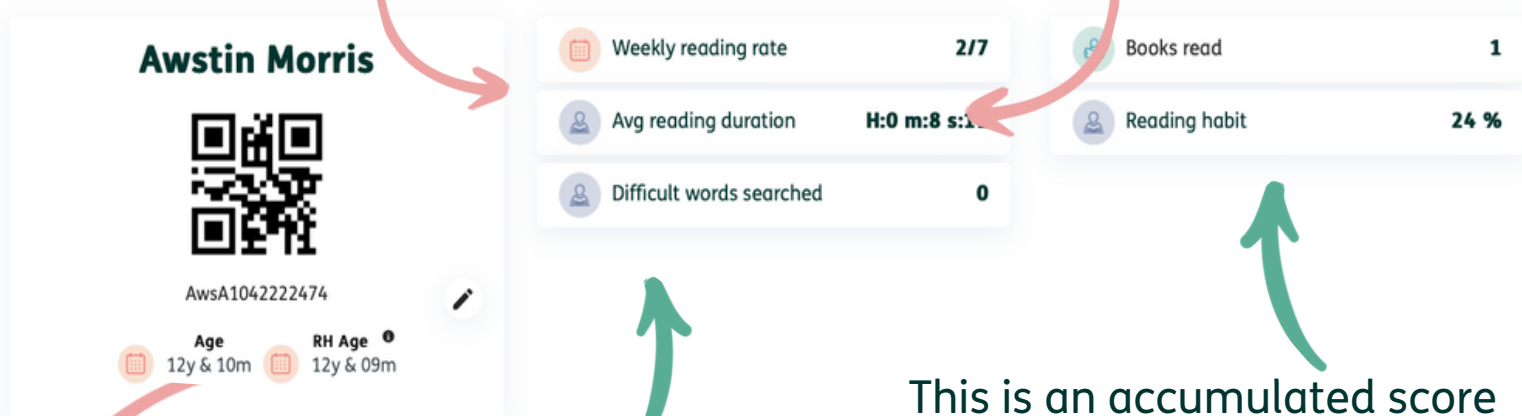

Understanding the learner dashboard

Number of days the learner has read this week

The average time your learners take to read a page

How many words your learners are getting definitions for during their reading sessions

This is an accumulated score that will continue to grow the more your learners read

An innovative and alternative age calculated by our unique algorithm using micro-adjustments from learner inputs.

Tip: if learners reading duration is only a few seconds, they may be skimming and not reading properly