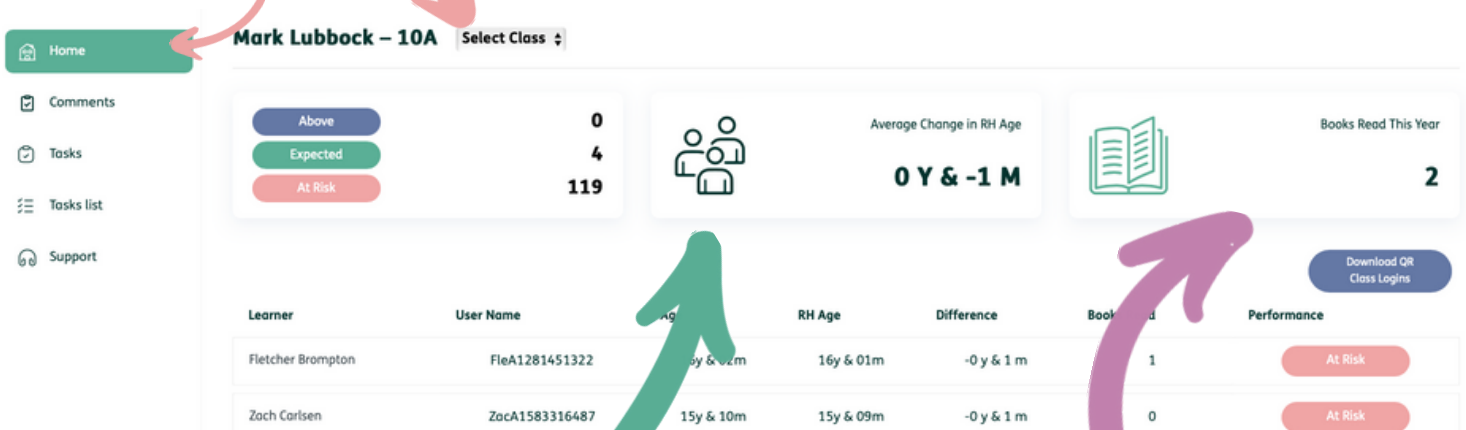

# Understanding your class dashboard

To see your class's data, click on 'Home'

This is an overview of how your class is performing compared to their biological age

This is the overall change in reading age for your class as a whole